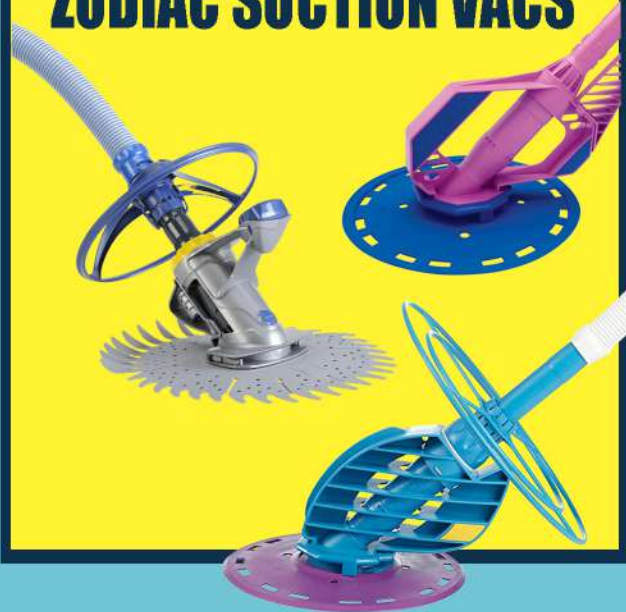

SAVE
\$100

ON S400 & S300

SAVE 15%
ON HAYWARD A/G
SUCTION VACS

SAVE
\$150

ON LIBERTY 200 & ECHO

SAVE ON ALL
ZODIAC SUCTION VACS

Promotion Valid: June 1, 2023 Through June 30, 2023

IN-GROUND AUTO VACUUMS

ROBOTIC VACUUMS

S400

**SAVE \$100
ON S400 & S300**

S300

Liberty 200

ECHO

S400

Was 1999.99 Now 1899.99